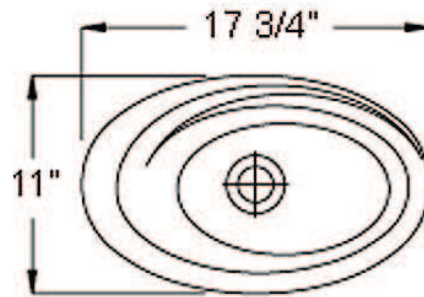

INFINITY BASIN 18"

Cat. No.
4-323

Basin width : 17 3/4"
 Basin depth : 11"
 Above Counter Height: 4 3/4"
 Flange: 2 7/8"

Features:

- ▶ Above counter basin
- ▶ Vitreous china
- ▶ Stylish off-center bottom
- ▶ Overflow

Colors:

WH White

Meets or exceeds the following specifications: ASME A1123.19.2-2008 and CSA B45.1-08 for ceramic plumbing fixtures.

Interior Dimensions:

Basin diameter: 14 7/8"W x 9 1/4"D
 Basin Depth: 2 3/4"

Dimensions of fixture are nominal and may vary within the range of tolerances established by ASME Standard A112.19.9. Dimensions and specifications subject to change without notice.